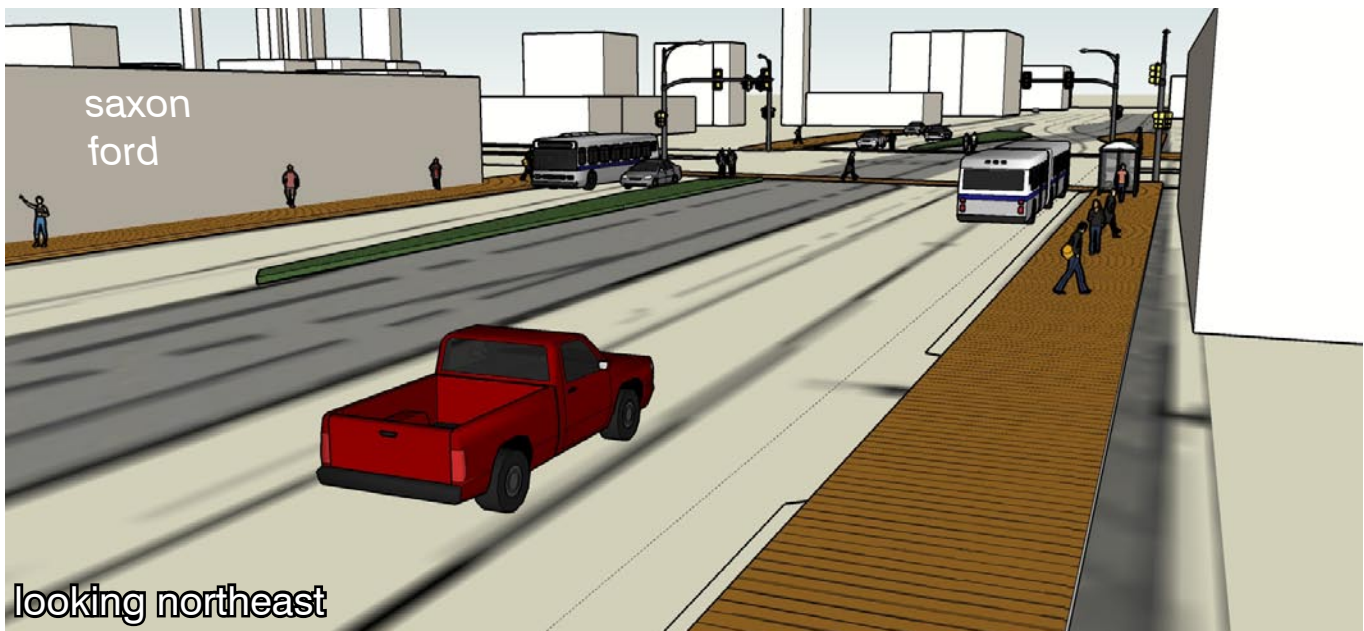

plan
scale: 1" = 100'-0"

PRELIMINARY DESIGN MAPS

MARION TO GALTIER

a community-based interpretation of MetCouncil Central Corridor plans

TRANSLATIONS
BY U-PLAN

WWW.U-PLAN.ORG

PRELIMINARY DESIGN MAPS

MARION TO GALTIER