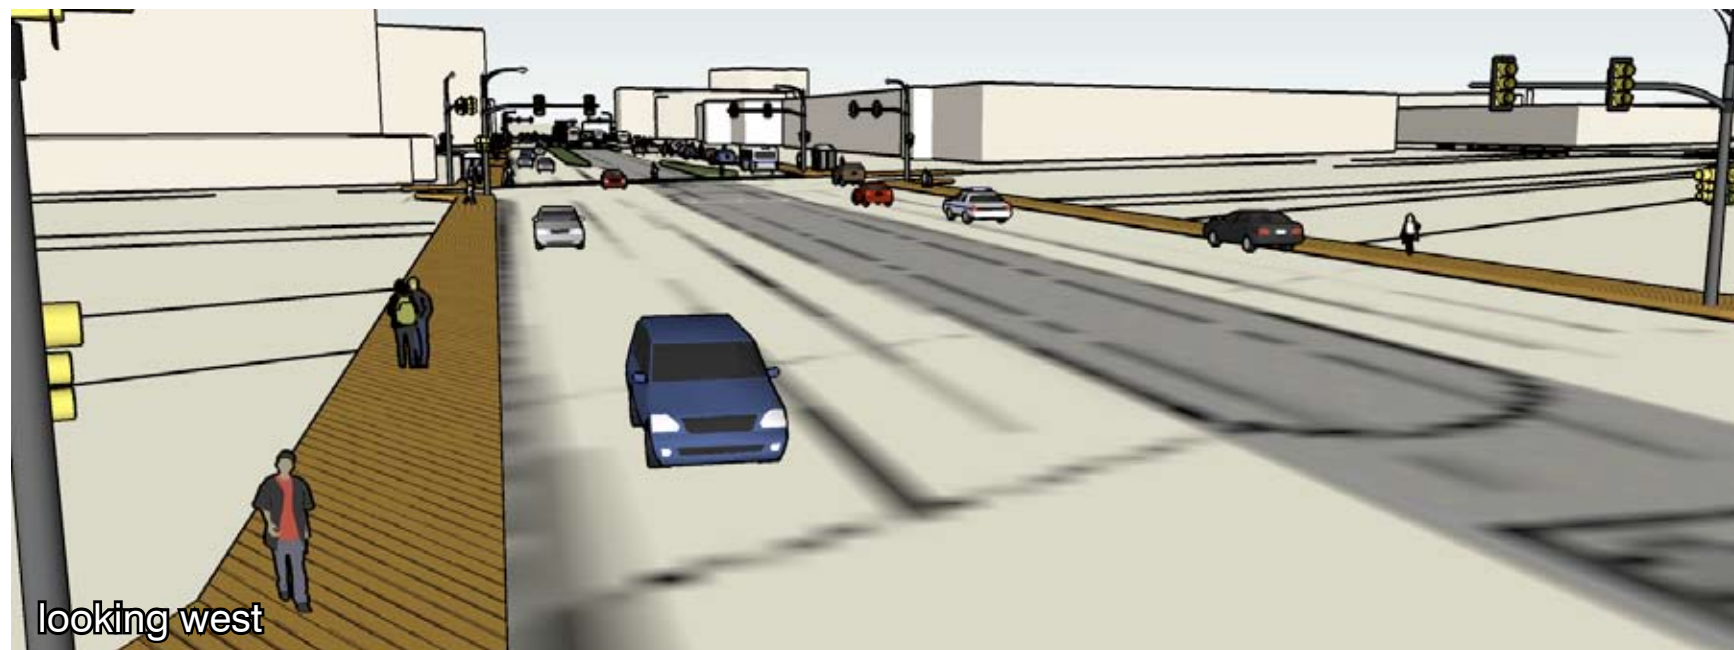

birdseye view
looking east

birdseye view
looking west

plan
scale: 1" = 100'-0"

PRELIMINARY DESIGN MAPS

a community-based interpretation of MetCouncil Central Corridor plans

CROMWELL TO CURFEW

**TRANSLATIONS
BY U-PLAN**

WWW.U-PLAN.ORG

looking west

looking northeast

looking northwest

PRELIMINARY DESIGN MAPS

a community-based interpretation of MetCouncil Central Corridor plans

CROMWELL TO CURFEW

TRANSLATIONS
BY U-PLAN