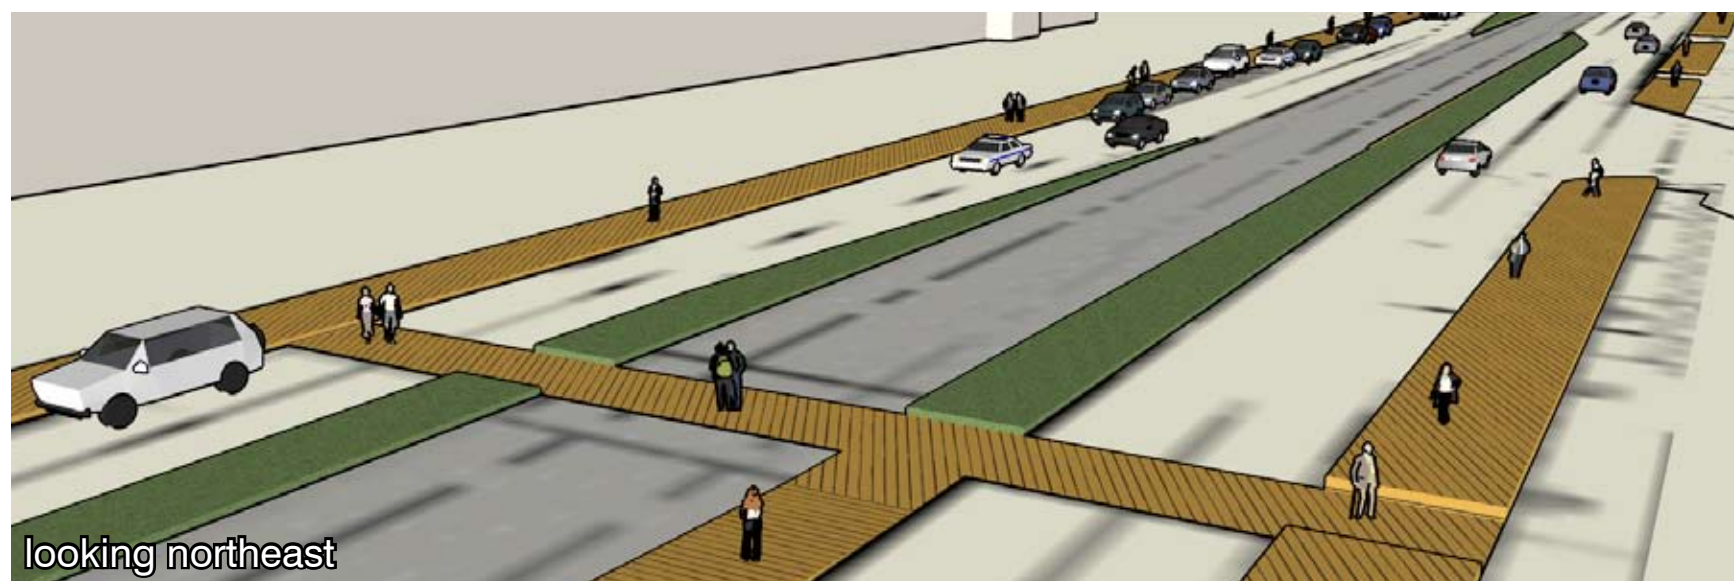

birdseye view
looking east

birdseye view
looking west

plan
scale: 1" = 100'-0"

PRELIMINARY DESIGN MAPS

a community-based interpretation of MetCouncil Central Corridor plans

CROMWELL TO CURFEW

**TRANSLATIONS
BY U-PLAN**

WWW.U-PLAN.ORG

looking west

looking northeast

looking northwest

PRELIMINARY DESIGN MAPS

a community-based interpretation of MetCouncil Central Corridor plans

CROMWELL TO CURFEW

TRANSLATIONS
BY U-PLAN