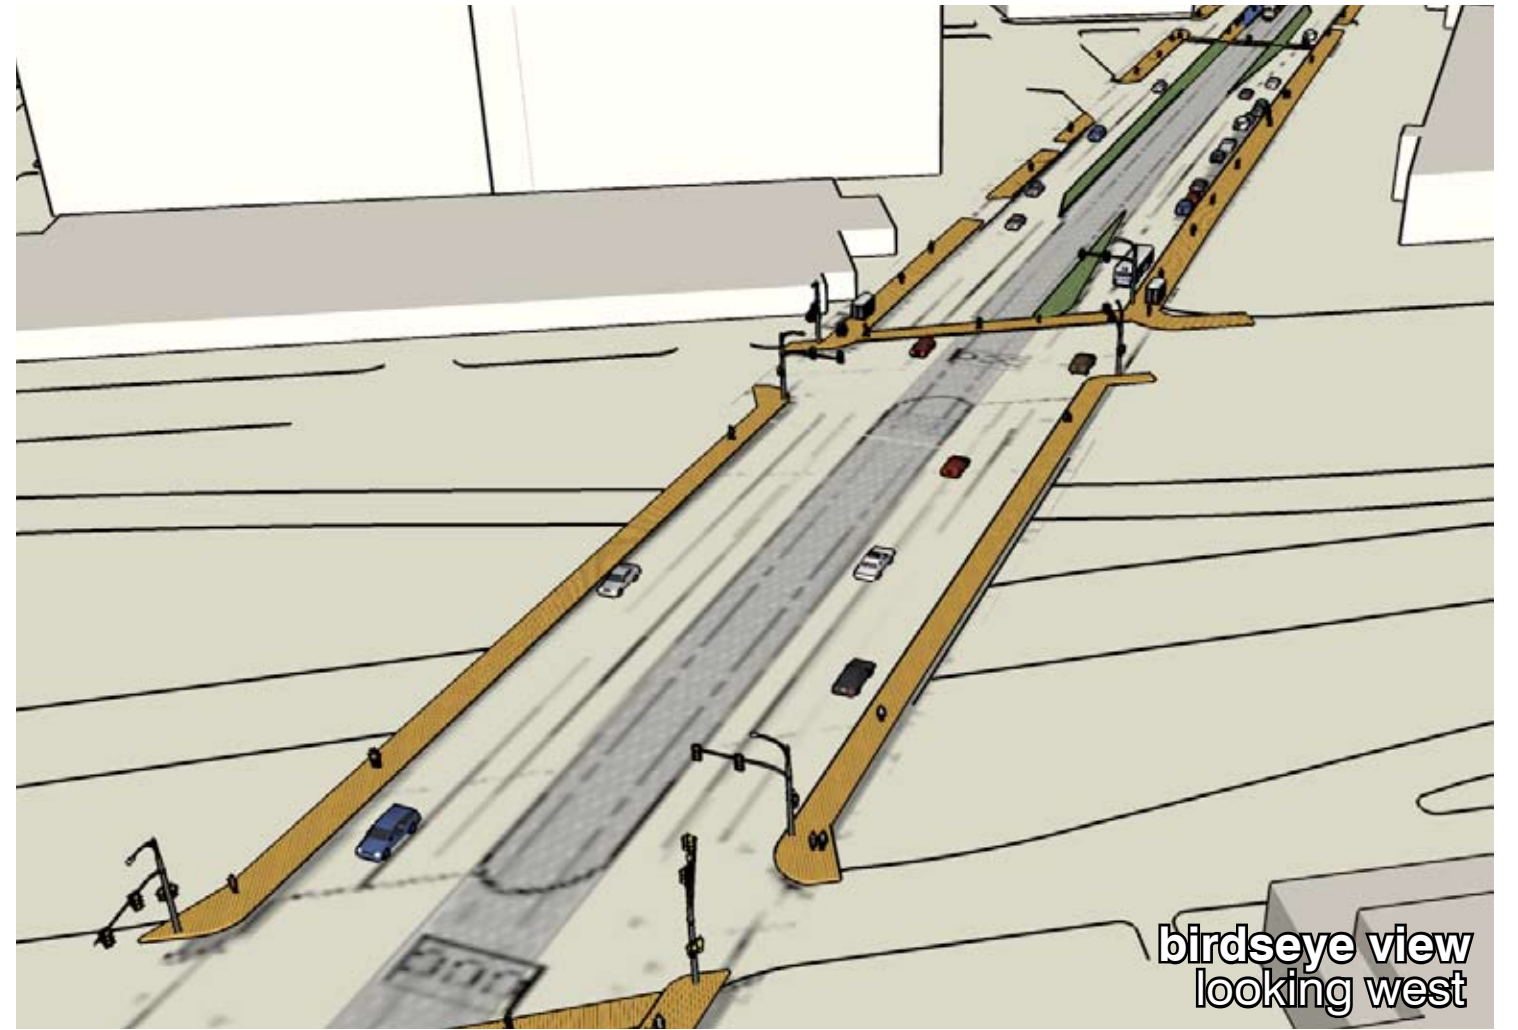

birdseye view
looking east

birdseye view
looking west

plan
scale: 1" = 100'-0"

PRELIMINARY DESIGN MAPS

a community-based interpretation of MetCouncil Central Corridor plans

CROMWELL TO CURFEW

**TRANSLATIONS
BY U-PLAN**

WWW.U-PLAN.ORG

looking west

looking northeast

looking northwest

PRELIMINARY DESIGN MAPS

a community-based interpretation of MetCouncil Central Corridor plans

CROMWELL TO CURFEW

TRANSLATIONS
BY U-PLAN