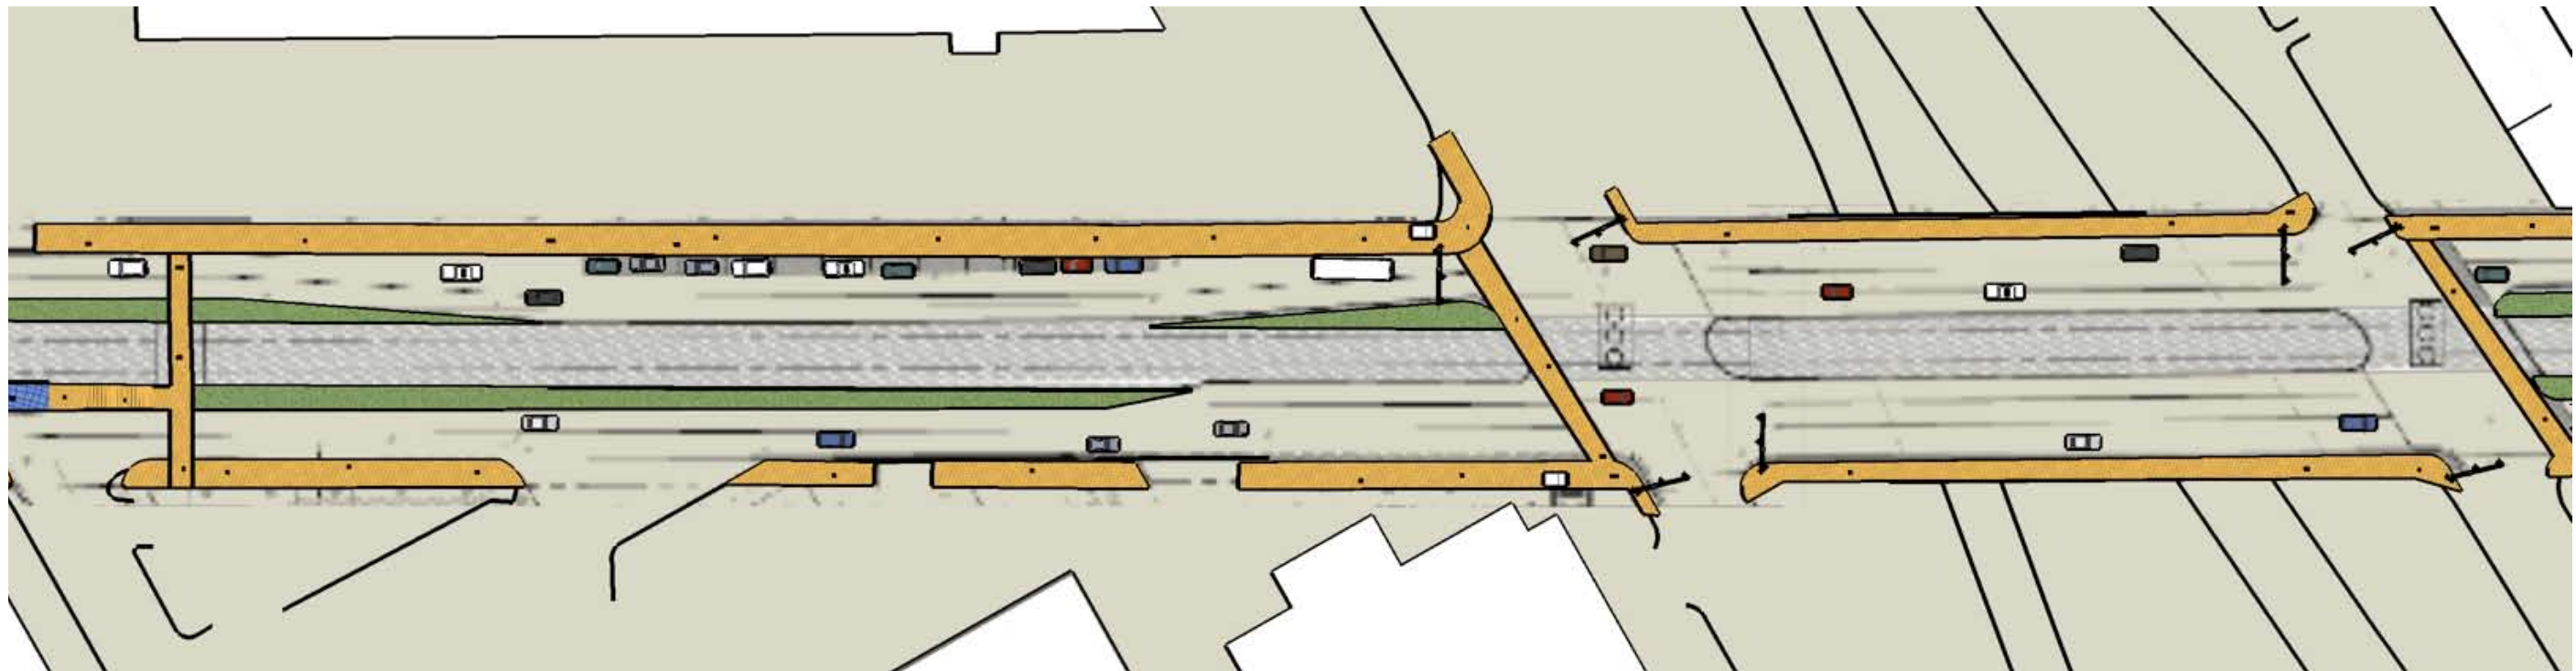

birdseye view
looking east

birdseye view
looking west

plan
scale: 1" = 100'-0"

PRELIMINARY DESIGN MAPS

a community-based interpretation of MetCouncil Central Corridor plans

CROMWELL TO CURFEW

**TRANSLATIONS
BY U-PLAN**

WWW.U-PLAN.ORG

looking west

looking northeast

looking northwest

PRELIMINARY DESIGN MAPS

a community-based interpretation of MetCouncil Central Corridor plans

CROMWELL TO CURFEW

TRANSLATIONS
BY U-PLAN