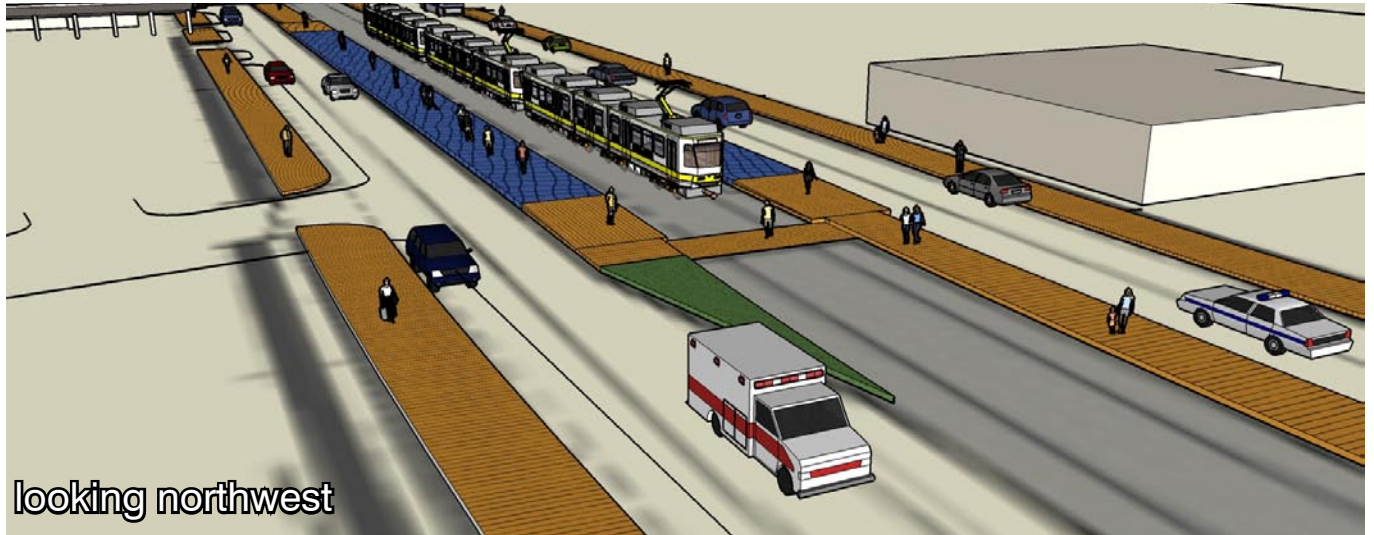

birdseye view
looking west

plan
scale: 1" = 100'-0"

PRELIMINARY DESIGN MAPS

FAIRVIEW TO LYNNHURST

a community-based interpretation of MetCouncil Central Corridor plans

TRANSLATIONS
BY U-PLAN

WWW.U-PLAN.ORG

looking west

looking northwest

looking southwest

PRELIMINARY DESIGN MAPS

FAIRVIEW TO LYNNHURST

a community-based interpretation of MetCouncil Central Corridor plans

TRANSLATIONS
BY U-PLAN

WWW.U-PLAN.ORG