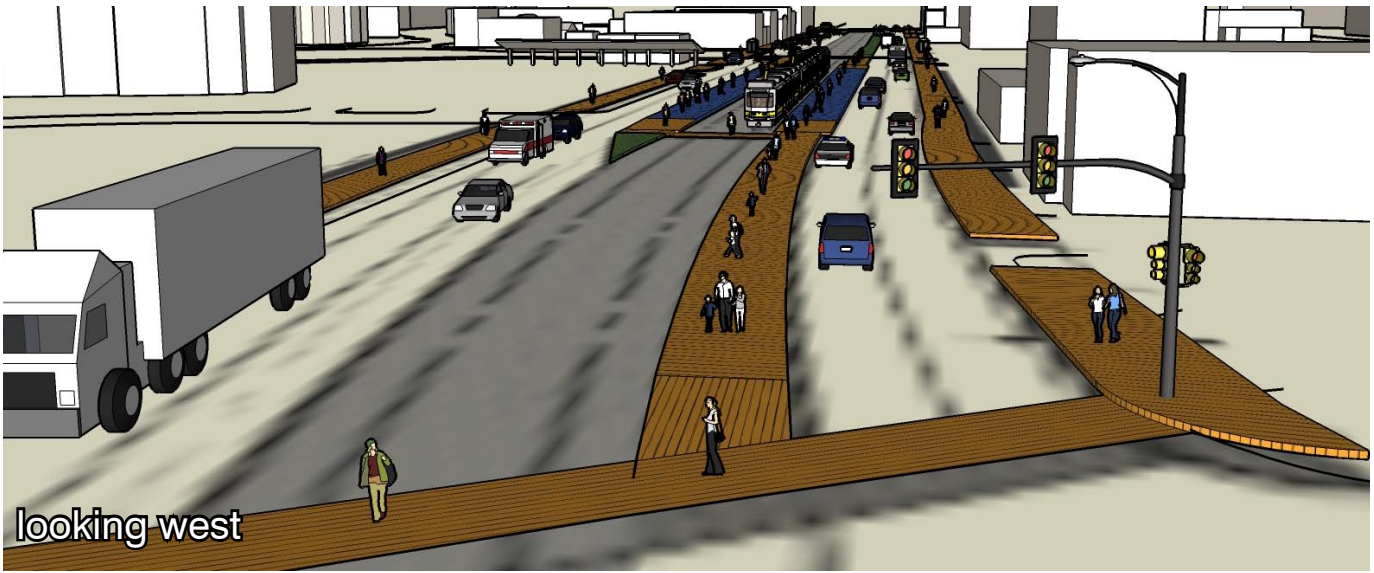

birdseye view
looking west

plan
scale: 1" = 100'-0"

PRELIMINARY DESIGN MAPS

FAIRVIEW TO LYNNHURST

a community-based interpretation of MetCouncil Central Corridor plans

TRANSLATIONS
BY U-PLAN

WWW.U-PLAN.ORG

looking west

looking northwest

looking southwest

PRELIMINARY DESIGN MAPS

FAIRVIEW TO LYNNHURST

a community-based interpretation of MetCouncil Central Corridor plans

TRANSLATIONS
BY U-PLAN

WWW.U-PLAN.ORG