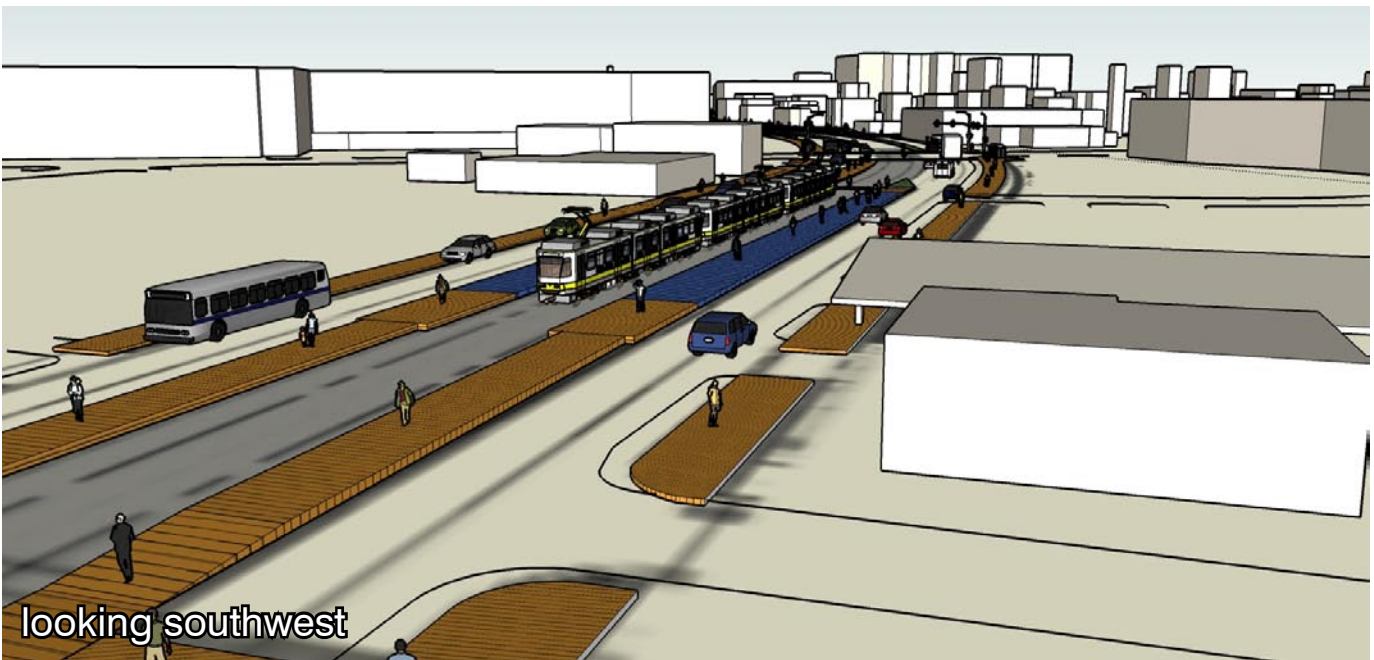

birdseye view
looking west

plan
scale: 1" = 100'-0"

PRELIMINARY DESIGN MAPS

FAIRVIEW TO LYNNHURST

a community-based interpretation of MetCouncil Central Corridor plans

TRANSLATIONS
BY U-PLAN

WWW.U-PLAN.ORG

looking west

looking northwest

looking southwest

PRELIMINARY DESIGN MAPS

FAIRVIEW TO LYNNHURST

a community-based interpretation of MetCouncil Central Corridor plans

TRANSLATIONS
BY U-PLAN

WWW.U-PLAN.ORG