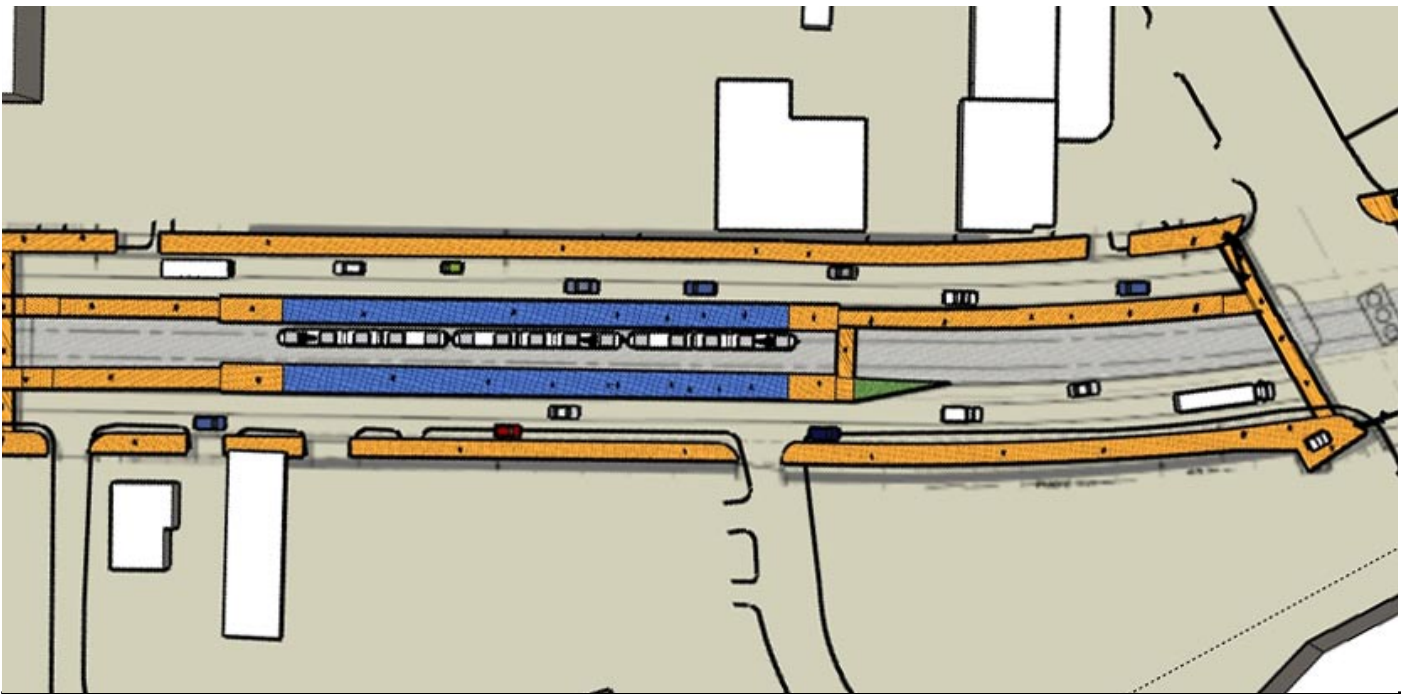

birdseye view
looking west

plan
scale: 1" = 100'-0"

PRELIMINARY DESIGN MAPS

FAIRVIEW TO LYNNHURST

a community-based interpretation of MetCouncil Central Corridor plans

TRANSLATIONS
BY U-PLAN

WWW.U-PLAN.ORG

looking west

looking northwest

looking southwest

PRELIMINARY DESIGN MAPS

FAIRVIEW TO LYNNHURST

a community-based interpretation of MetCouncil Central Corridor plans

TRANSLATIONS
BY U-PLAN

WWW.U-PLAN.ORG