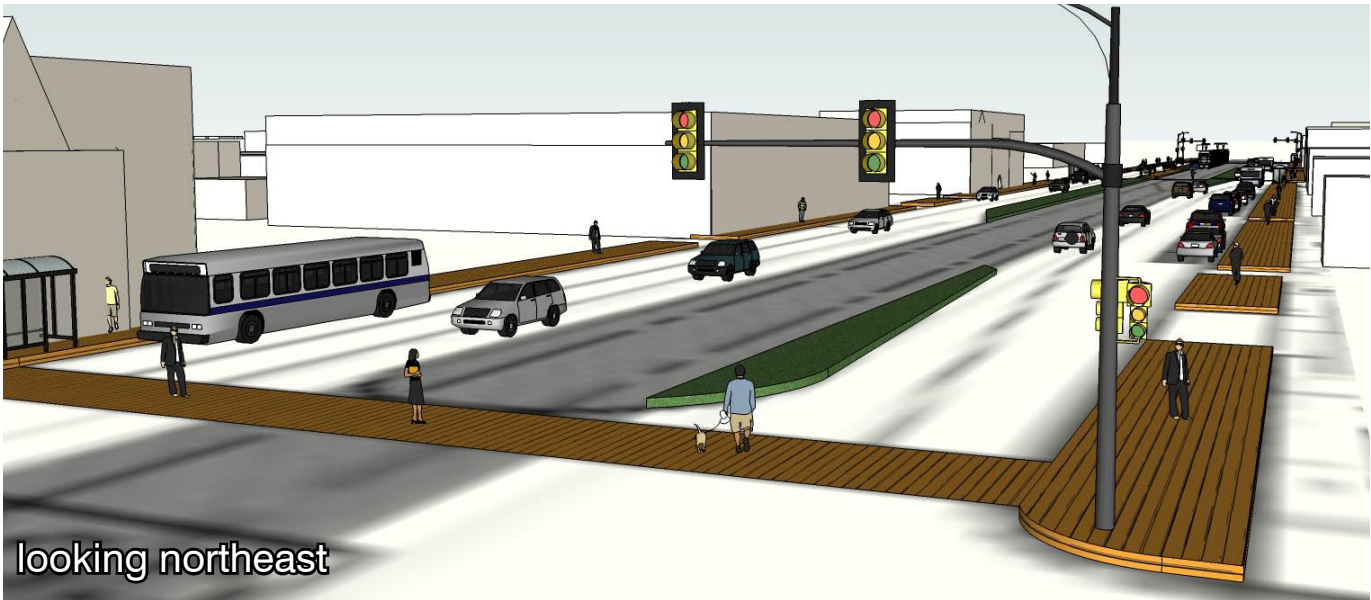

birdseye view
looking east

plan
scale: 1" = 100'-0"

PRELIMINARY DESIGN MAPS

MILTON TO CHATSWORTH

a community-based interpretation of MetCouncil Central Corridor plans

TRANSLATIONS
BY U-PLAN

WWW.U-PLAN.ORG

looking northeast

looking southeast

looking northwest

PRELIMINARY DESIGN MAPS

MILTON TO CHATSWORTH

a community-based interpretation of MetCouncil Central Corridor plans

TRANSLATIONS
BY U-PLAN

WWW.U-PLAN.ORG