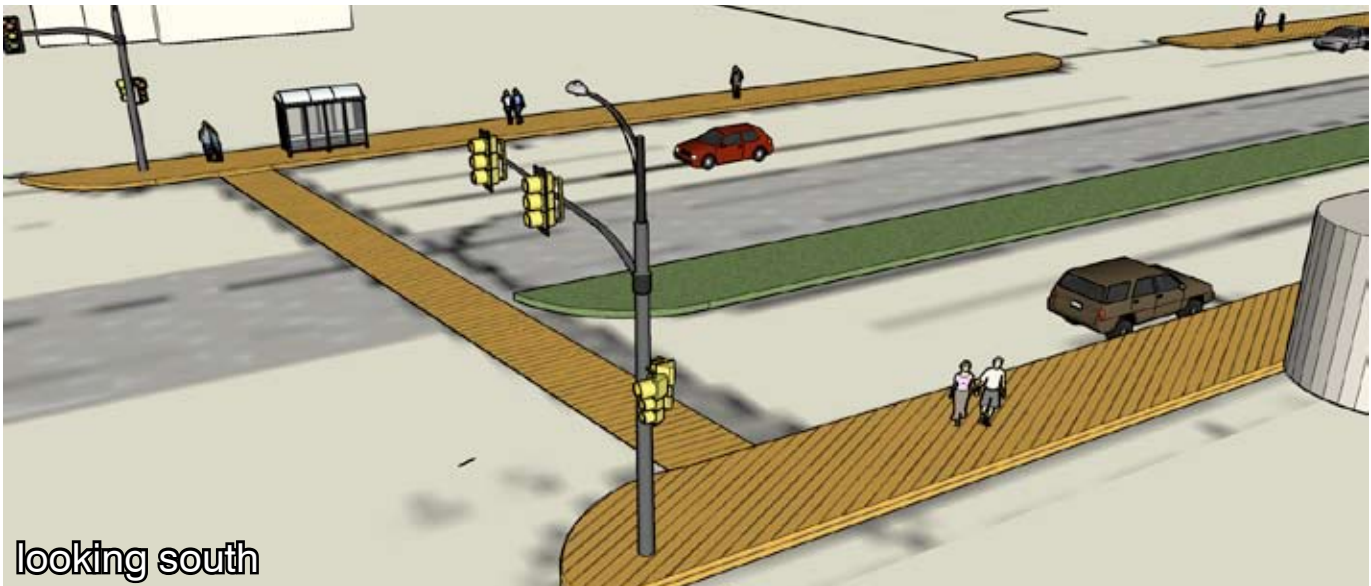

birdseye view  
looking east

**plan**  
scale: 1" = 100'-0"

**PRELIMINARY DESIGN MAPS**

**TRANSFER TO VANDALIA**

a community-based interpretation of MetCouncil Central Corridor plans

**TRANSLATIONS  
BY U-PLAN**

WWW.U-PLAN.ORG

looking southeast

looking south

looking east

**PRELIMINARY DESIGN MAPS**

**TRANSFER TO VANDALIA**

a community-based interpretation of MetCouncil Central Corridor plans

**TRANSLATIONS  
BY U-PLAN**