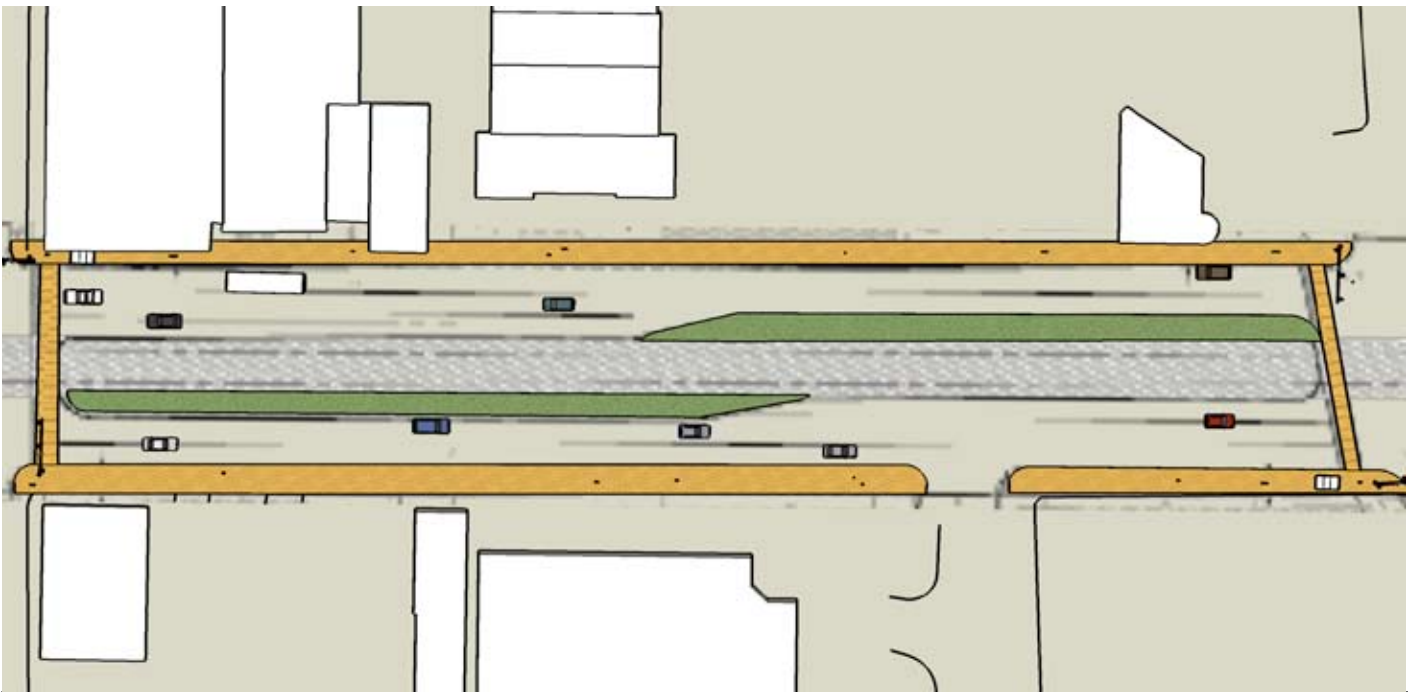

birdseye view  
looking east

**plan**  
scale: 1" = 100'-0"

**PRELIMINARY DESIGN MAPS**

**TRANSFER TO VANDALIA**

a community-based interpretation of MetCouncil Central Corridor plans

**TRANSLATIONS  
BY U-PLAN**

WWW.U-PLAN.ORG

looking southeast

looking south

looking east

**PRELIMINARY DESIGN MAPS**

**TRANSFER TO VANDALIA**

a community-based interpretation of MetCouncil Central Corridor plans

**TRANSLATIONS  
BY U-PLAN**