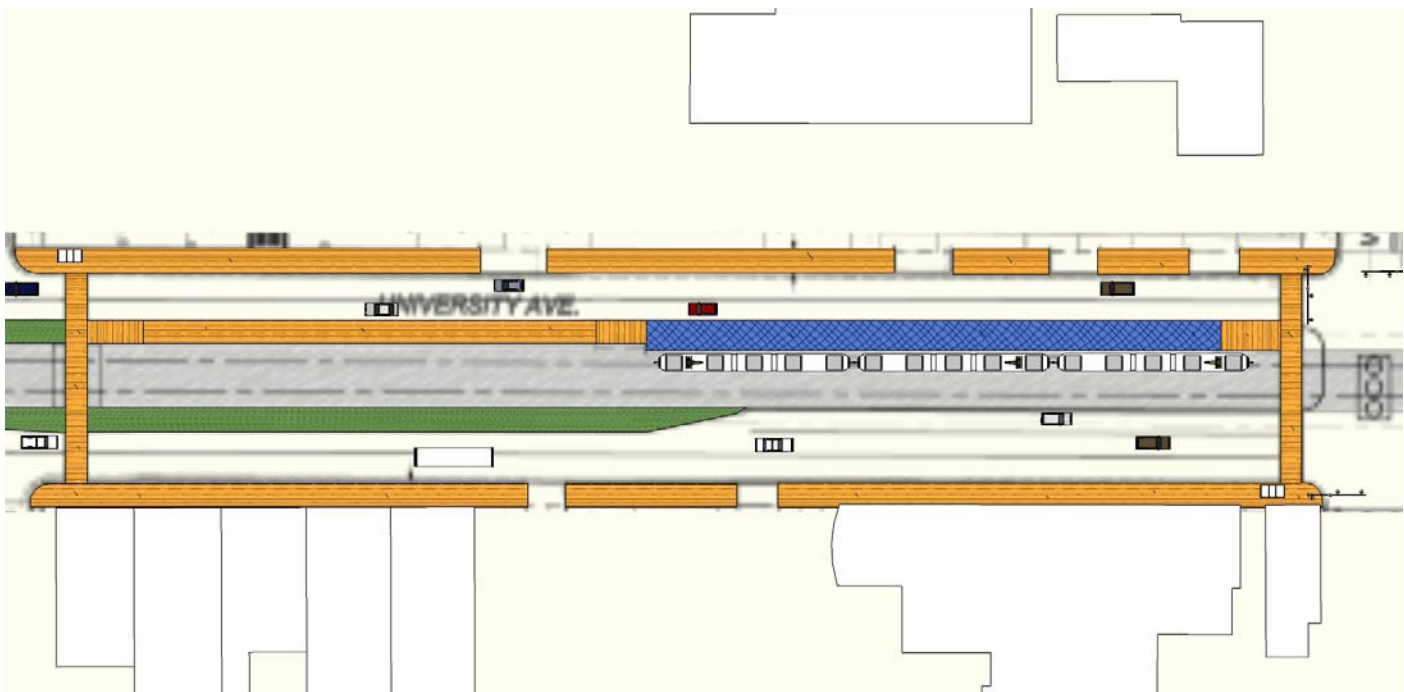

birdseye view
looking east

plan
scale: 1" = 100'-0"

PRELIMINARY DESIGN MAPS

VICTORIA TO MILTON

a community-based interpretation of MetCouncil Central Corridor plans

TRANSLATIONS
BY U-PLAN

looking south

looking northwest

looking northwest

PRELIMINARY DESIGN MAPS

VICTORIA TO MILTON

a community-based interpretation of MetCouncil Central Corridor plans

TRANSLATIONS
BY U-PLAN

WWW.U-PLAN.ORG