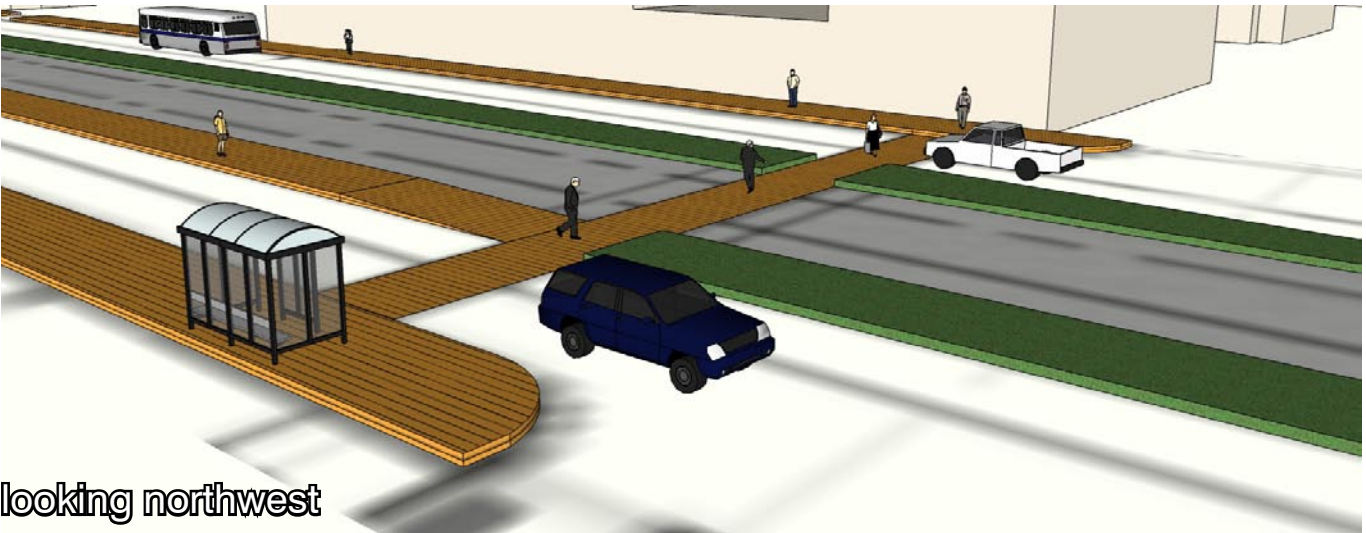

birdseye view
looking east

plan
scale: 1" = 100'-0"

PRELIMINARY DESIGN MAPS

VICTORIA TO MILTON

a community-based interpretation of MetCouncil Central Corridor plans

TRANSLATIONS
BY U-PLAN

looking south

looking northwest

looking northwest

PRELIMINARY DESIGN MAPS

VICTORIA TO MILTON

a community-based interpretation of MetCouncil Central Corridor plans

TRANSLATIONS
BY U-PLAN

WWW.U-PLAN.ORG