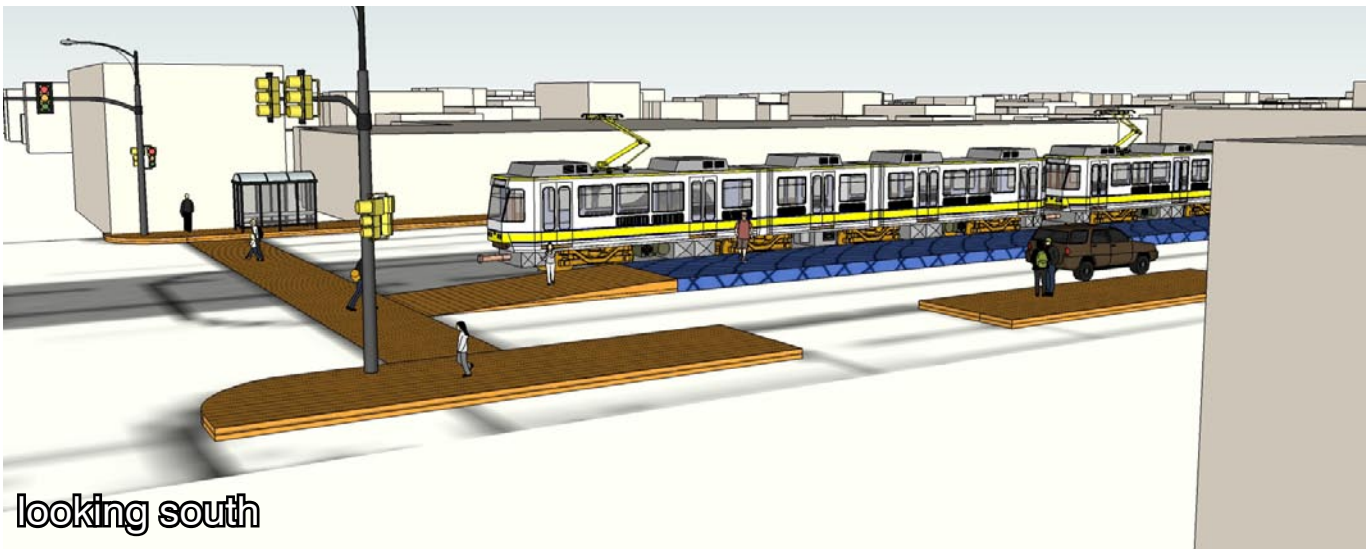

birdseye view
looking east

plan
scale: 1" = 100'-0"

PRELIMINARY DESIGN MAPS

VICTORIA TO MILTON

a community-based interpretation of MetCouncil Central Corridor plans

TRANSLATIONS
BY U-PLAN

looking south

looking northwest

looking northwest

PRELIMINARY DESIGN MAPS

VICTORIA TO MILTON

a community-based interpretation of MetCouncil Central Corridor plans

TRANSLATIONS
BY U-PLAN

WWW.U-PLAN.ORG