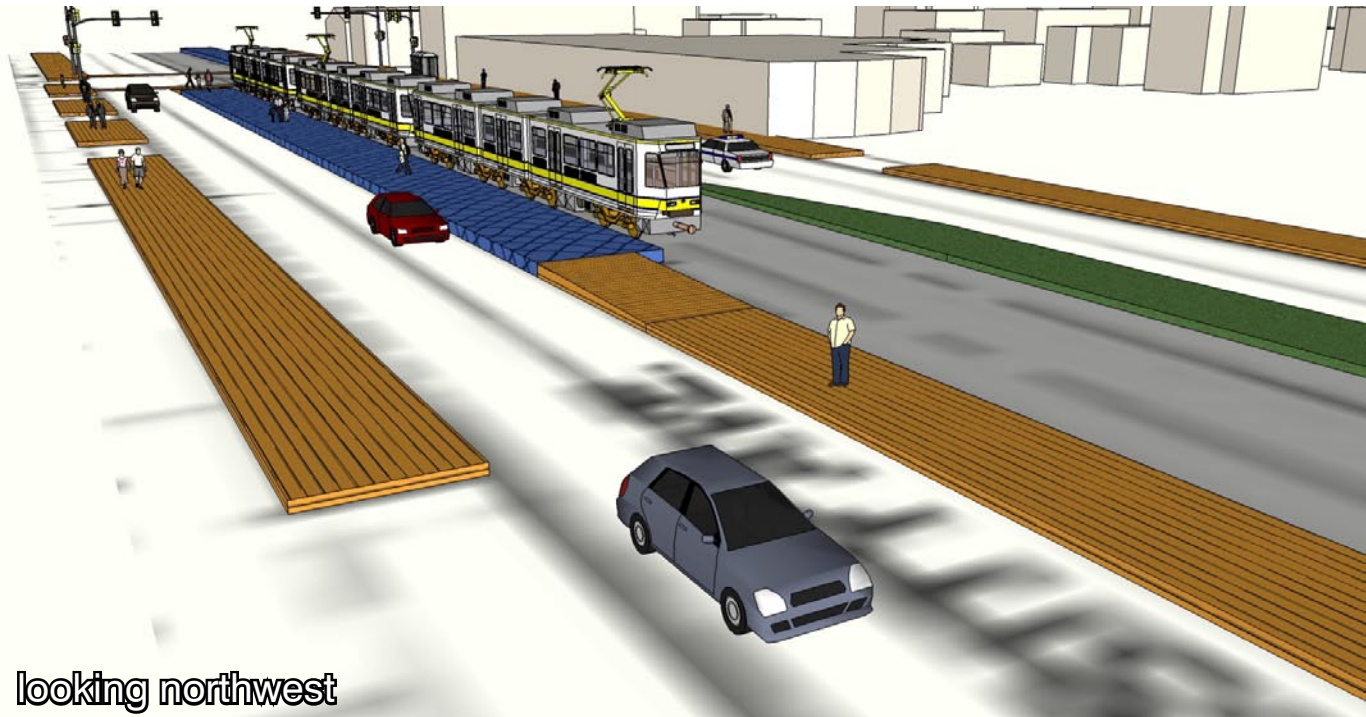

birdseye view
looking east

plan
scale: 1" = 100'-0"

PRELIMINARY DESIGN MAPS

VICTORIA TO MILTON

a community-based interpretation of MetCouncil Central Corridor plans

TRANSLATIONS
BY U-PLAN

looking south

looking northwest

looking northwest

PRELIMINARY DESIGN MAPS

VICTORIA TO MILTON

a community-based interpretation of MetCouncil Central Corridor plans

TRANSLATIONS
BY U-PLAN

WWW.U-PLAN.ORG